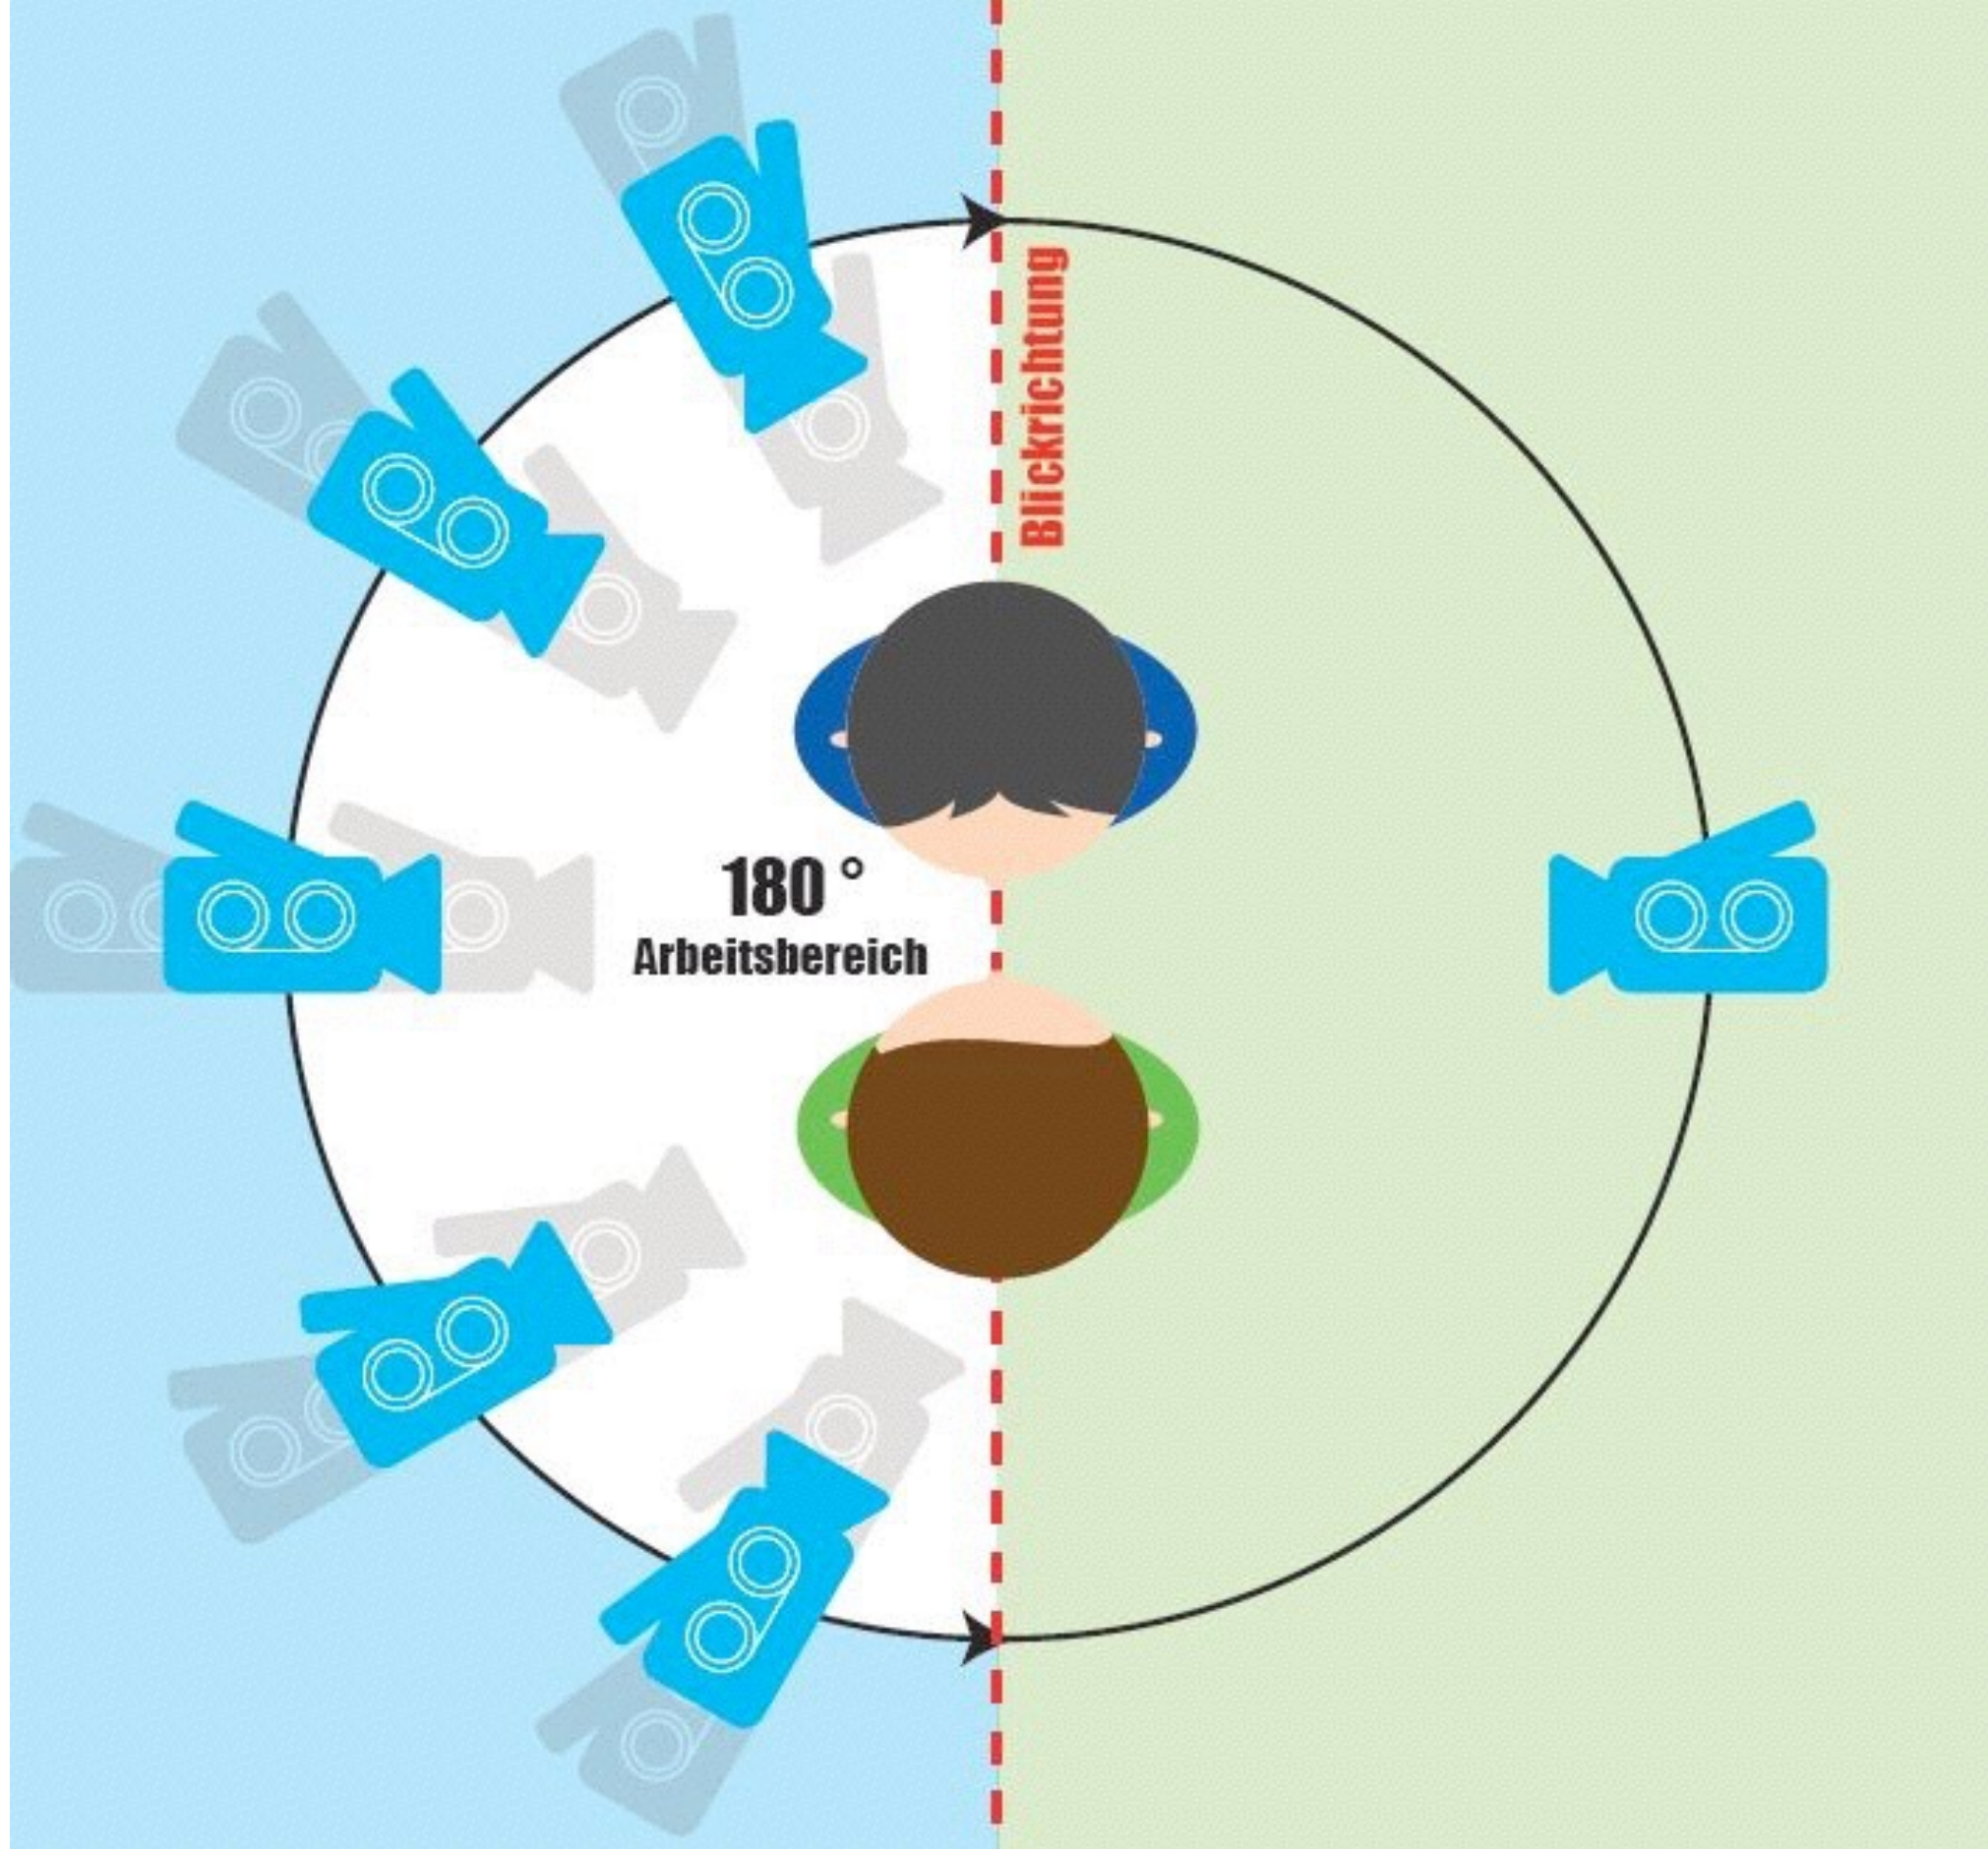

EF 11-18mm F2.8  
f58

## Basic Camera Shots

**Extreme Wide Shot**

**Wide Shot**

**Medium Shot**

**Medium Close up**

**Close up**

**Extreme Close up**

**SOUND**