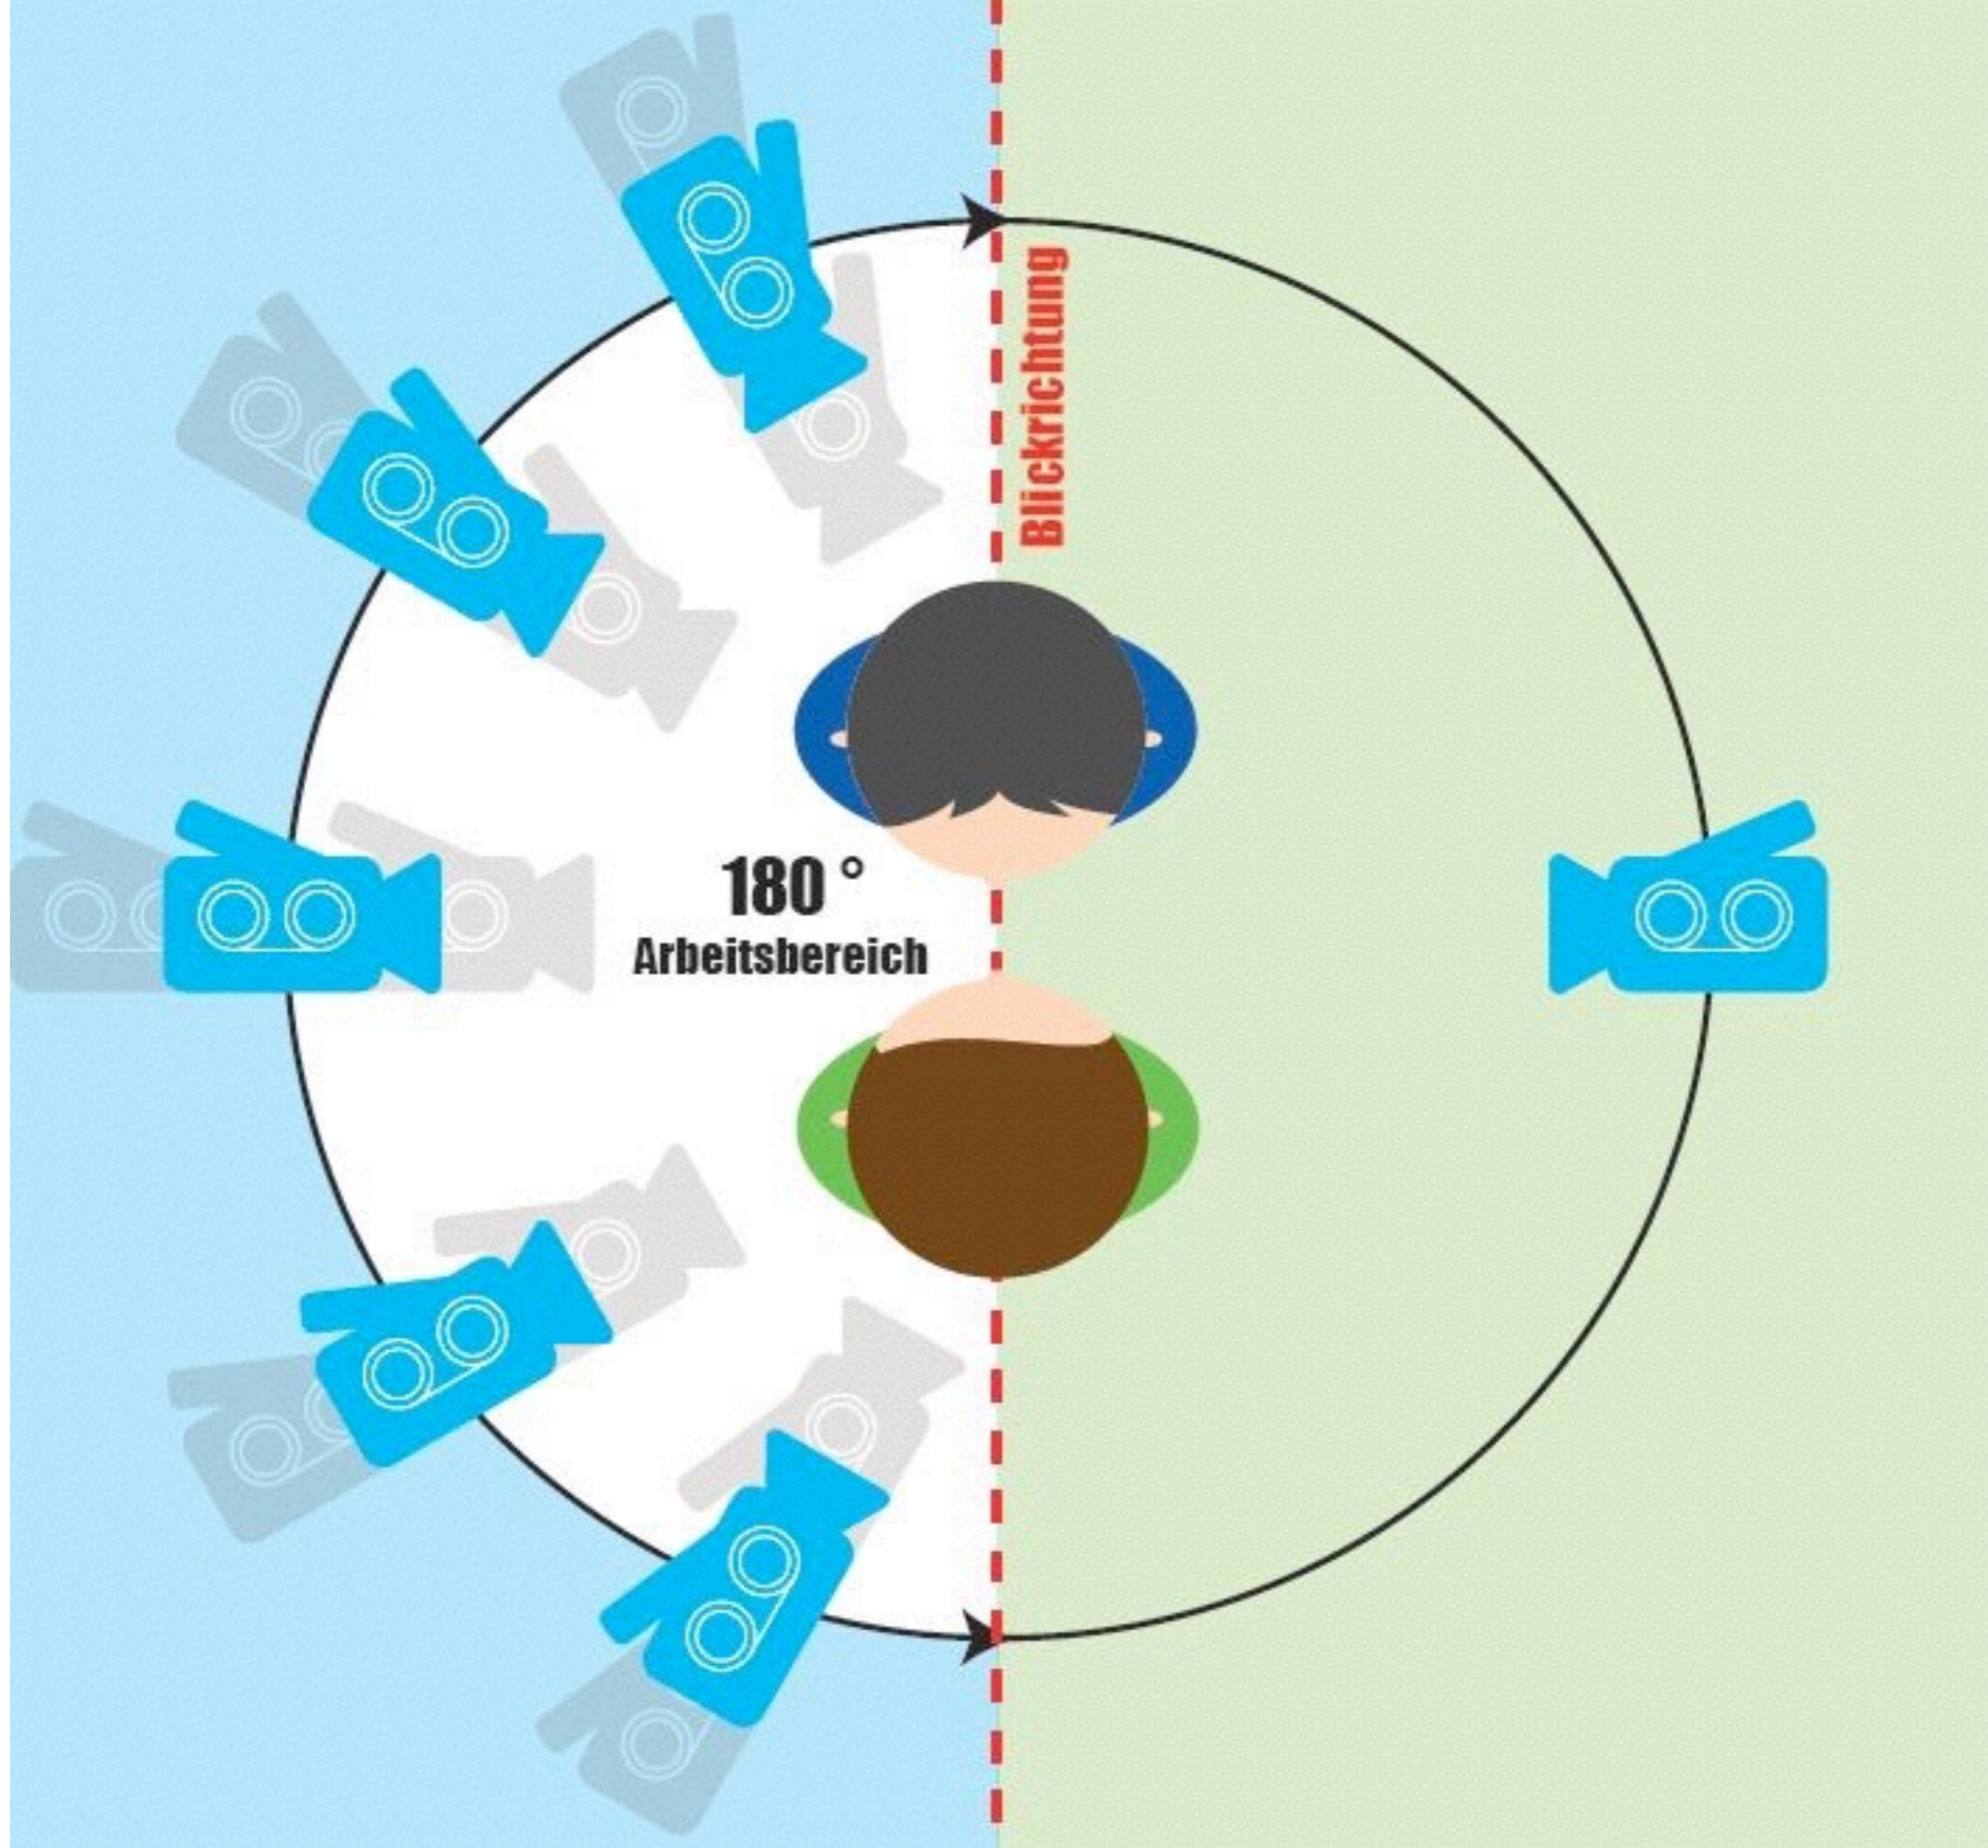

# VIDEO LAB

BEGINNER

Johannes Louis - Independent Filmmaker  
Erik Schmitt - Director

**IMAGE**

Halbtotale

Amerikanische

Halbnah

Nah

Groß (Close-up)

Detail

**Improving the picture**

**Whitebalance**

Improving the picture

Focal length

85mm @ 200cm

35mm @ 85cm

16mm @ 40cm

12mm @ 30cm

8mm @ 20cm

F1.8

F2.8

F5.6

F8

F11